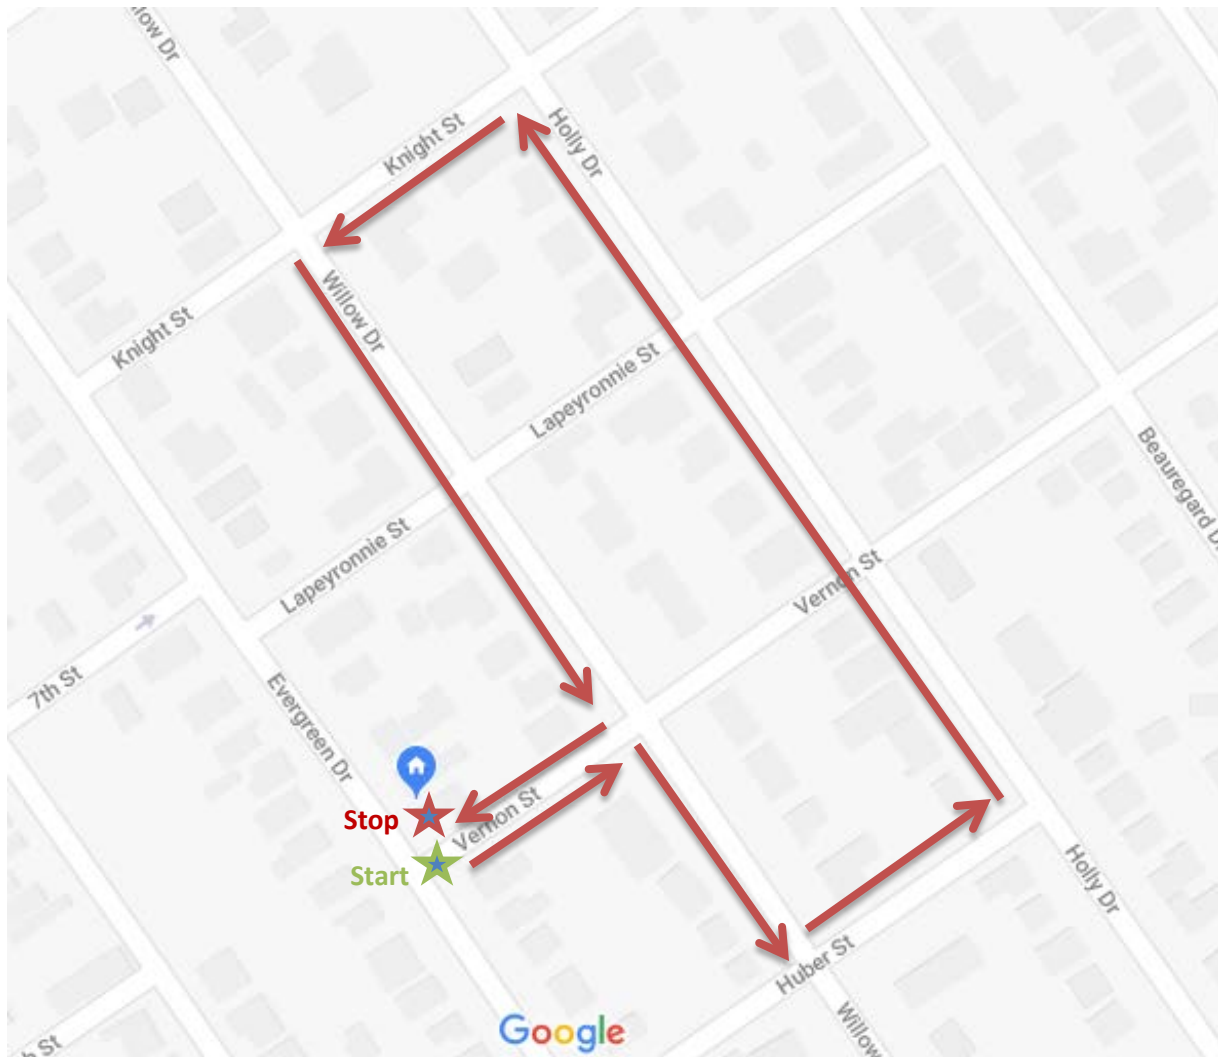

ALL BECAUSE IT'S CARNIVAL TIME...

PARENTS OF GARDEN PARK NEIGHBORHOOD
PRESENTS...

KREWE OF KUTIES

2nd ANNUAL

KIDS MARDI GRAS PARADE

SATURDAY, JANUARY 27, 2018

PARADE LINEUP AT 9:15 AM / PARADE STARTS 9:30 AM

At 721 EVERGREEN DRIVE.

NEIGHBORS ARE ENCOURAGED TO VIEW THE PARADE AS IT
STROLLS DOWN VERNON, WILLOW, HUBER, HOLLY AND
KNIGHT. MAP PROVIDED ON BACK.

FOR PARENTS OF CHILDREN WHO WANT TO JOIN IN THE
FUN, WE WELCOME YOU! THIS IS A WALKING
NEIGHBORHOOD PARADE WHERE KIDS SHOULD GATHER
THEIR FESTIVE THROWS, DECORATE A BIKE, WAGON, CART
OR STROLLER, WEAR A COSTUME AND MARCH ALONG IN
THE PARADE ROUTE.

FOR MORE INFORMATION, PLEASE CONTACT
JANELLE AT 504.621.2813 OR STACIE AT 504.485.1126.

KREWE OF KUTIES – PARADE ROUTE
SATURDAY, JANUARY 27, 2018 AT 9:30 AM
PARADE LINE-UP: 9:15 AM

- ★ **START AT 721 EVERGREEN DRIVE AT VERNON STREET**
TURN RIGHT ON WILLOW STREET
TURN LEFT ON HUBER STREET
TURN LEFT ON HOLLY DRIVE
TURN LEFT ON KNIGHT STREET
TURN LEFT ON WILLOW DRIVE
TURN RIGHT ON VERNON STREET
- ★ **END AT 721 EVERGREEN DRIVE AT VERNON STREET**