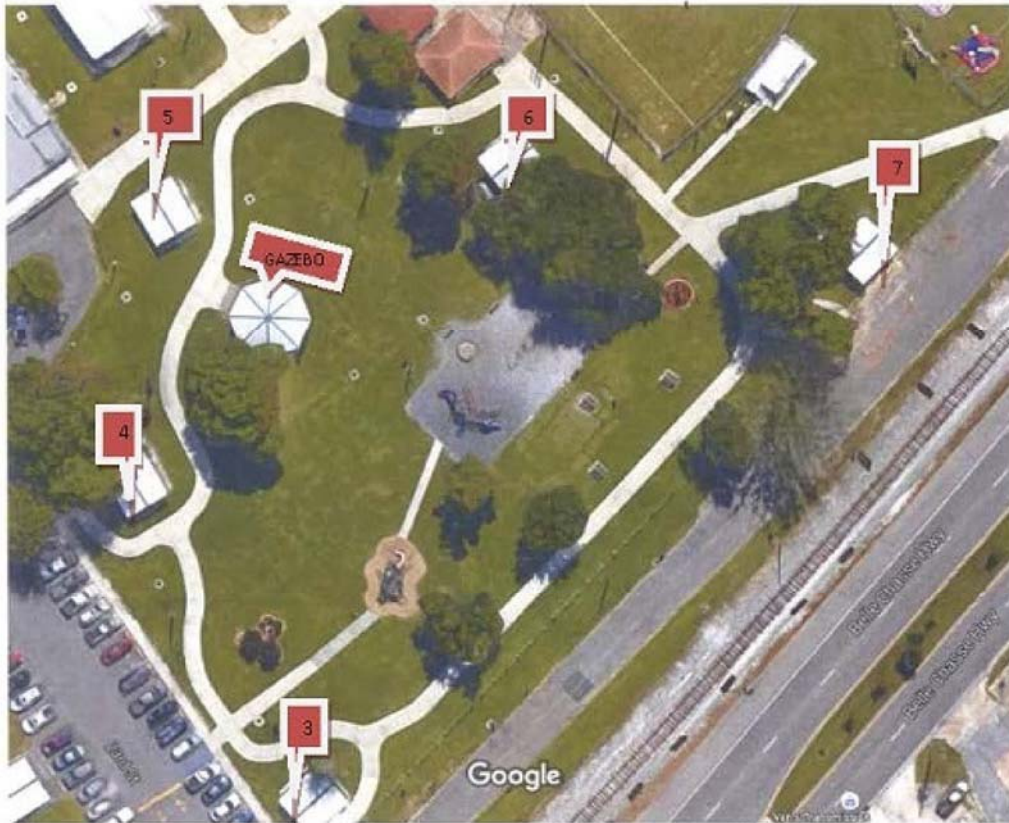

MELOTT PARK AERIAL VIEW

IMAGE COURTESY OF GOOGLE MAPS 2015

2301 BELLE CHASSE HIGHWAY GRETNA LA 70053